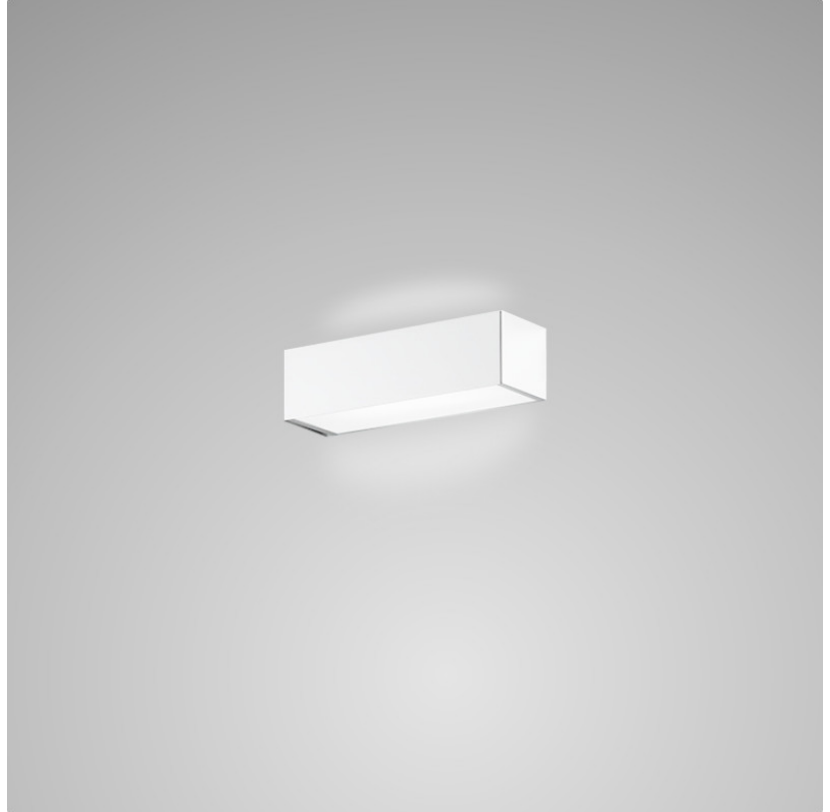

TOY SURFACE

D83281-WHI

GENERAL

Series: Toy _____

Brand: Panzeri _____

Division: Design _____

Mounting Type: Surface _____

Mounting Location: Wall _____

PHYSICAL

Shape: Rectangle _____

Length (mm): 250 _____

Length (in): 9 ¹³/₁₆ _____

Height (mm): 70 _____

Height (in): 2 ³/₄ _____

Extension (mm): 85 _____

Extension (in): 3 ³/₈ _____

Light Distribution: Direct / Indirect _____

Weight (kg): 0.82 _____

Weight (lbs): 1.8 _____

Diffuser: Frost White Glass _____

Fixture Material: Metal _____

ELECTRICAL

Lamp Type: LED _____

Input Wattage (W): 13 _____

Total Output Wattage (W): 12 _____

Driver Included: Yes _____

Driver Type: Integral LED driver, 700mA (Dimming and 277V options available with remote driver sold separately) _____

LED

Color Temperature (°K): 3000 _____

Max. Delivered Lumen (lm): 938 _____

Nominal Lumen (lm): 2 x 730lm _____

CRI: >80 CRI _____

OPTICAL

RATINGS AND CERTIFICATIONS

Certified By: CSA Certified to UL and CSA Standards _____

IP rating: IP20 _____